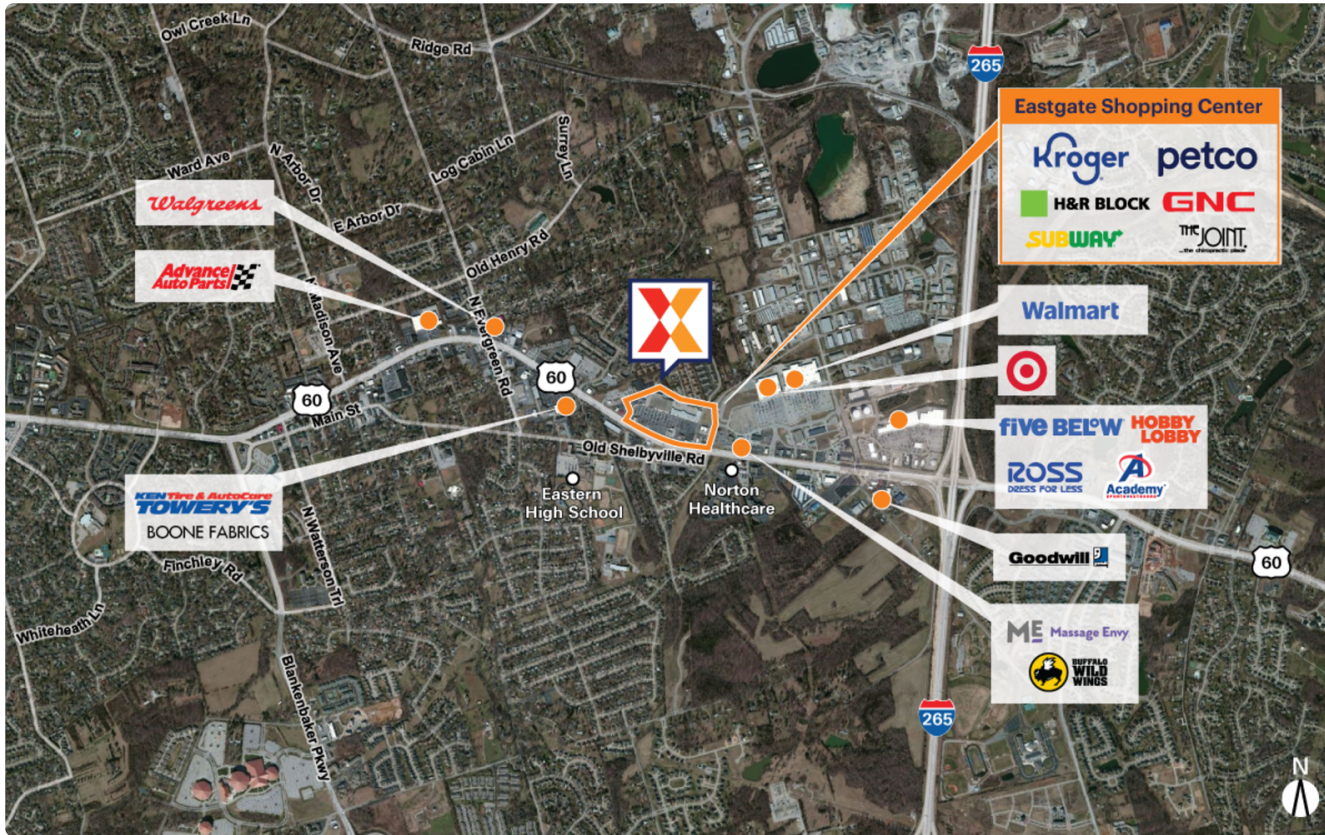

Eastgate Shopping Center

12501 Shelbyville Road | Louisville, KY 40243

38.2451, -85.5208

Jefferson County | Louisville/Jefferson County, KY-IN | 174,842 Sq Ft

Demographics	1 Mile	3 Miles	5 Miles
Population	7,617	50,380	146,440
Daytime Pop.	12,641	64,296	155,624
Households	3,315	21,358	61,547
Income	\$113,920	\$146,463	\$132,932

Source: Synergos Technologies, Inc. 2024

Ranked as the most visited neighborhood center in Louisville with 71K+ visits weekly and 3.7M+ annually (Placer.ai 2025)

Surrounded by an affluent, educated market with an average household income of \$146K+ and 57% with a college education within a 3-mile radius

Benefits from a strong daytime population of 64K+

High visibility from 34K+ vehicles daily on Shelbyville Rd and easy access to I-265 (Kalibrate 2025)

Eastgate Shopping Center

12501 Shelbyville Road | Louisville, KY 40243

1&2	Carali's Rotisserie Chicken	2,671
03	Papa Murphy's	1,200
04	The Joint	1,068
05	Oriental Palace	1,571
06A	CAV Fitness	2,819
06B	HOTWORX	2,426
07	Wingstop	1,600
08	Subway	1,520
09	Clay Oven Indian Restaurant	2,506
10-16	Kroger	100,041
18	Kroger Liquor	7,230
20	H&R Block	1,280
21	Sport Clips	1,200
23	GNC	1,600
24A	Little Mount Lavender	3,000
26	Rumble Boxing	2,700
26A	Cell Phone Repair (CPR)	1,140
27	Sun Tan City	2,800
28	Hollywood Nails	1,360
29	Sola Salon Studios	6,080
30	Petco	14,000
OP2	KORT	7,500
NAP01	7 Brew Drive Thru Coffee	0
NAP02	Taco Bell	0
NAP03	PNC Financial Services	0
NAP04	Great Flood Brewing	0
NAP05	Discount Tire Centers	0
NAP06	PPG Paints	0